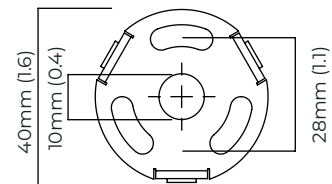

FINISH

satin brass and smoked glass
PENPEOSB

bronze and smoked glass
PENPEOBZ

BULBS

integrated LED - trailing edge dimmable - 8w - 2700k

DESIGNER

Dan Yeffet

WEIGHT

8kg (17.6lbs)

CERTIFICATION

mounting plate dimensions

North America junction box cover

Dimming compatibility table

	Input Voltage	As Standard	On Request
Phase Cut (rotary dimmer)	230	✓	
0/1-10V230	230		✓
DALi	230		✓
Phase Cut (rotary dimmer)	120	✓	
0/1-10V120	120		✓
DALi	120	✗	✗