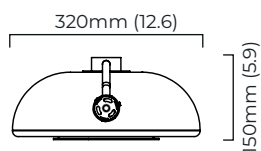

8kg (17.6lbs)

CERTIFICATION

mounting plate dimensions

North America junction box cover

Dimming compatibility table

	Input Voltage	As Standard	On Request
Phase Cut (rotary dimmer)	230	✓	
0/1-10V230	230		✓
DALi	230		✓
Phase Cut (rotary dimmer)	120	✓	
0/1-10V120	120		✓
DALi	120	✗	✗