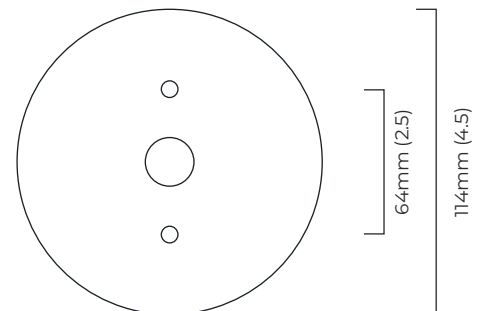

8kg (17.6lbs)

CERTIFICATION

mounting plate dimensions

North America junction box cover

Dimming compatibility table

	Input Voltage	As Standard	On Request
Phase Cut (rotary dimmer)	230	✓	
0/1-10V230	230		✓
DALi	230		✓
Phase Cut (rotary dimmer)	120	✓	
0/1-10V120	120		✓
DALi	120	✗	✗