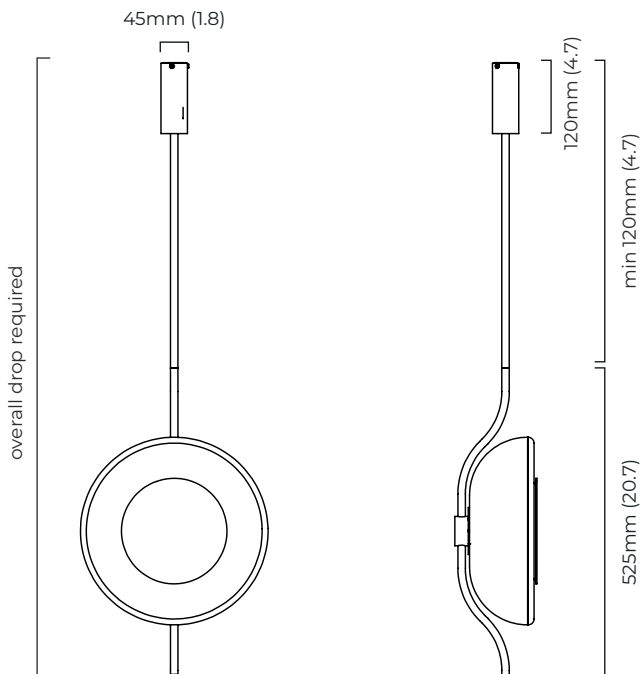

FINISH

satin brass and smoked glass
PENPEOSB

bronze and smoked glass
PENPEOBZ

BULBS

integrated LED - trailing edge dimmable - 8w - 2700k

DESIGNER

Dan Yeffet

WEIGHT

8kg (17.6lbs)

CERTIFICATION

mounting plate dimensions

North America junction box cover

Dimming compatibility table

	Input Voltage	As Standard	On Request
Phase Cut (rotary dimmer)	230	✓	
0/1-10V230	230		✓
DALi	230		✓
Phase Cut (rotary dimmer)	120	✓	
0/1-10V120	120		✓
DALi	120	✗	✗